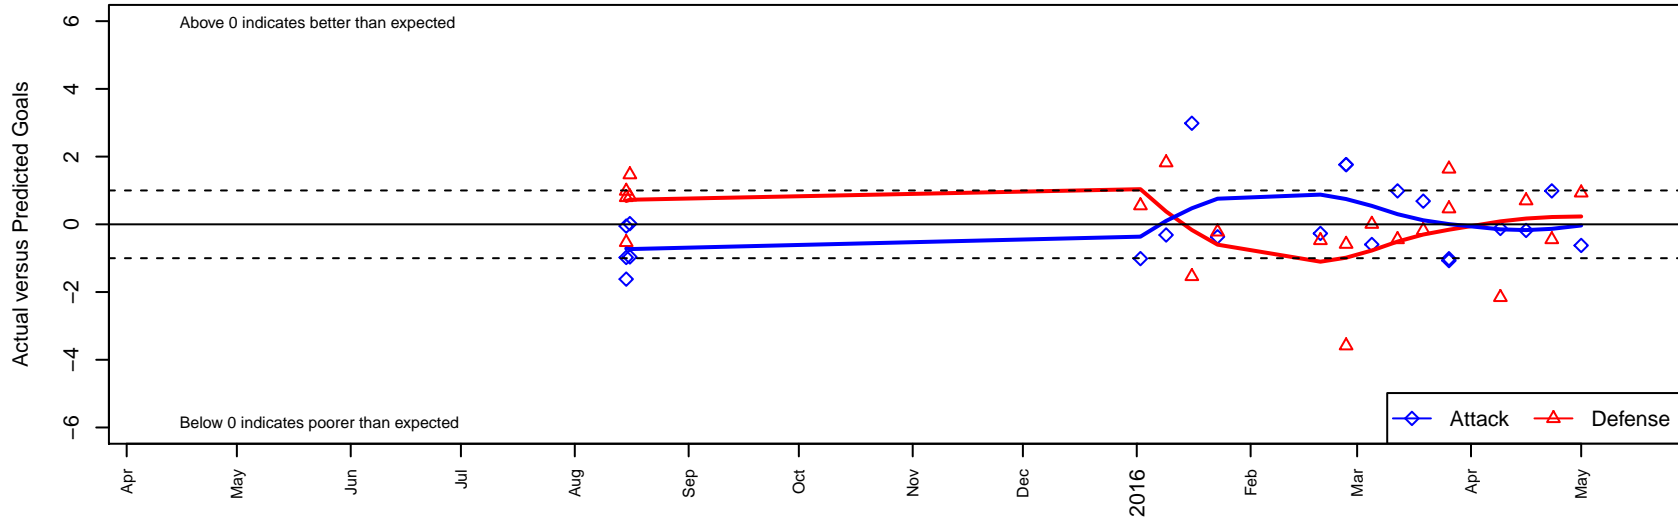

Lake Hills Athena G97

Lake Hills SC
 Bellevue, WA
 G97 total strength=1323
 attack=9.79 defense=3.84
 fall league = NPSL G Div 1 U18

alt names used:
 LAKE HILLS ATHENA (WA)
 Lake Hills Athena G97
 2015 Lake Hills Athena G97

Venues played:
 2015 Bigfoot Silver U18
 2015 NPSL G Division 1 U18
 2015 WYS Presidents Cup G97 19 Div 2

Lake Hills Athena G97
 Dots are actual minus expected GF (blue circles) and GA (red triangles).
 Blue line is smoothed change in attack strength. Red is smoothed change in defense strength.

**attack and defense variance (black dot)
relative to other teams
and top 10 in region**

**attack and defense rating
relative to others at age
and all opponents in last 13 months**

Performance relative to 13 month average