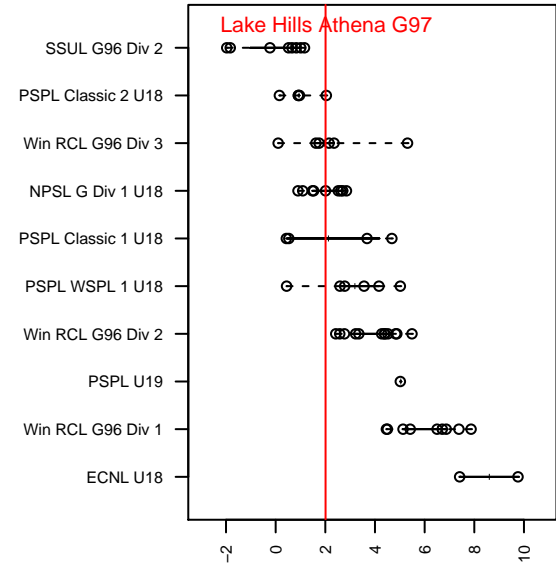

Lake Hills Athena G97

Lake Hills SC
 Bellevue, WA
 G97 total strength=1323
 attack=9.79 defense=3.84
 fall league = NPSL G Div 1 U18

alt names used:
 LAKE HILLS ATHENA (WA)
 Lake Hills Athena G97
 2015 Lake Hills Athena G97

Venues played:
 2015 Bigfoot Silver U18
 2015 NPSL G Division 1 U18
 2015 WYS Presidents Cup G97 19 Div 2

Lake Hills Athena G97
 Dots are actual minus expected GF (blue circles) and GA (red triangles).
 Blue line is smoothed change in attack strength. Red is smoothed change in defense strength.

**attack and defense variance (black dot)
relative to other teams
and top 10 in region**

**attack and defense rating
relative to others at age
and all opponents in last 13 months**

Performance relative to 13 month average